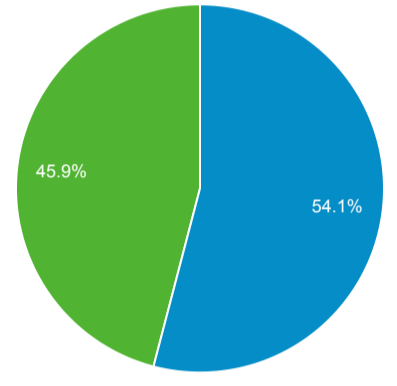

**Audience Overview**

Jun 28, 2018 - Jan 1, 2023

All Users  
100.00% Sessions

**Overview**

<b>Sessions</b> 13,498	<b>Users</b> 7,295	<b>Pageviews</b> 106,125	<b>Pages / Session</b> 7.86
<b>Avg. Session Duration</b> 00:03:48	<b>Bounce Rate</b> 1.88%	<b>% New Sessions</b> 54.05%	

■ New Visitor ■ Returning Visitor

Language	Sessions	% Sessions
1. sl-si	5,640	41.78%
2. en-us	2,910	21.56%
3. sl	2,896	21.46%
4. it-it	908	6.73%
5. en-gb	567	4.20%
6. zh-cn	229	1.70%
7. it	71	0.53%
8. en-si	49	0.36%
9. hr-hr	32	0.24%
10. de-de	18	0.13%